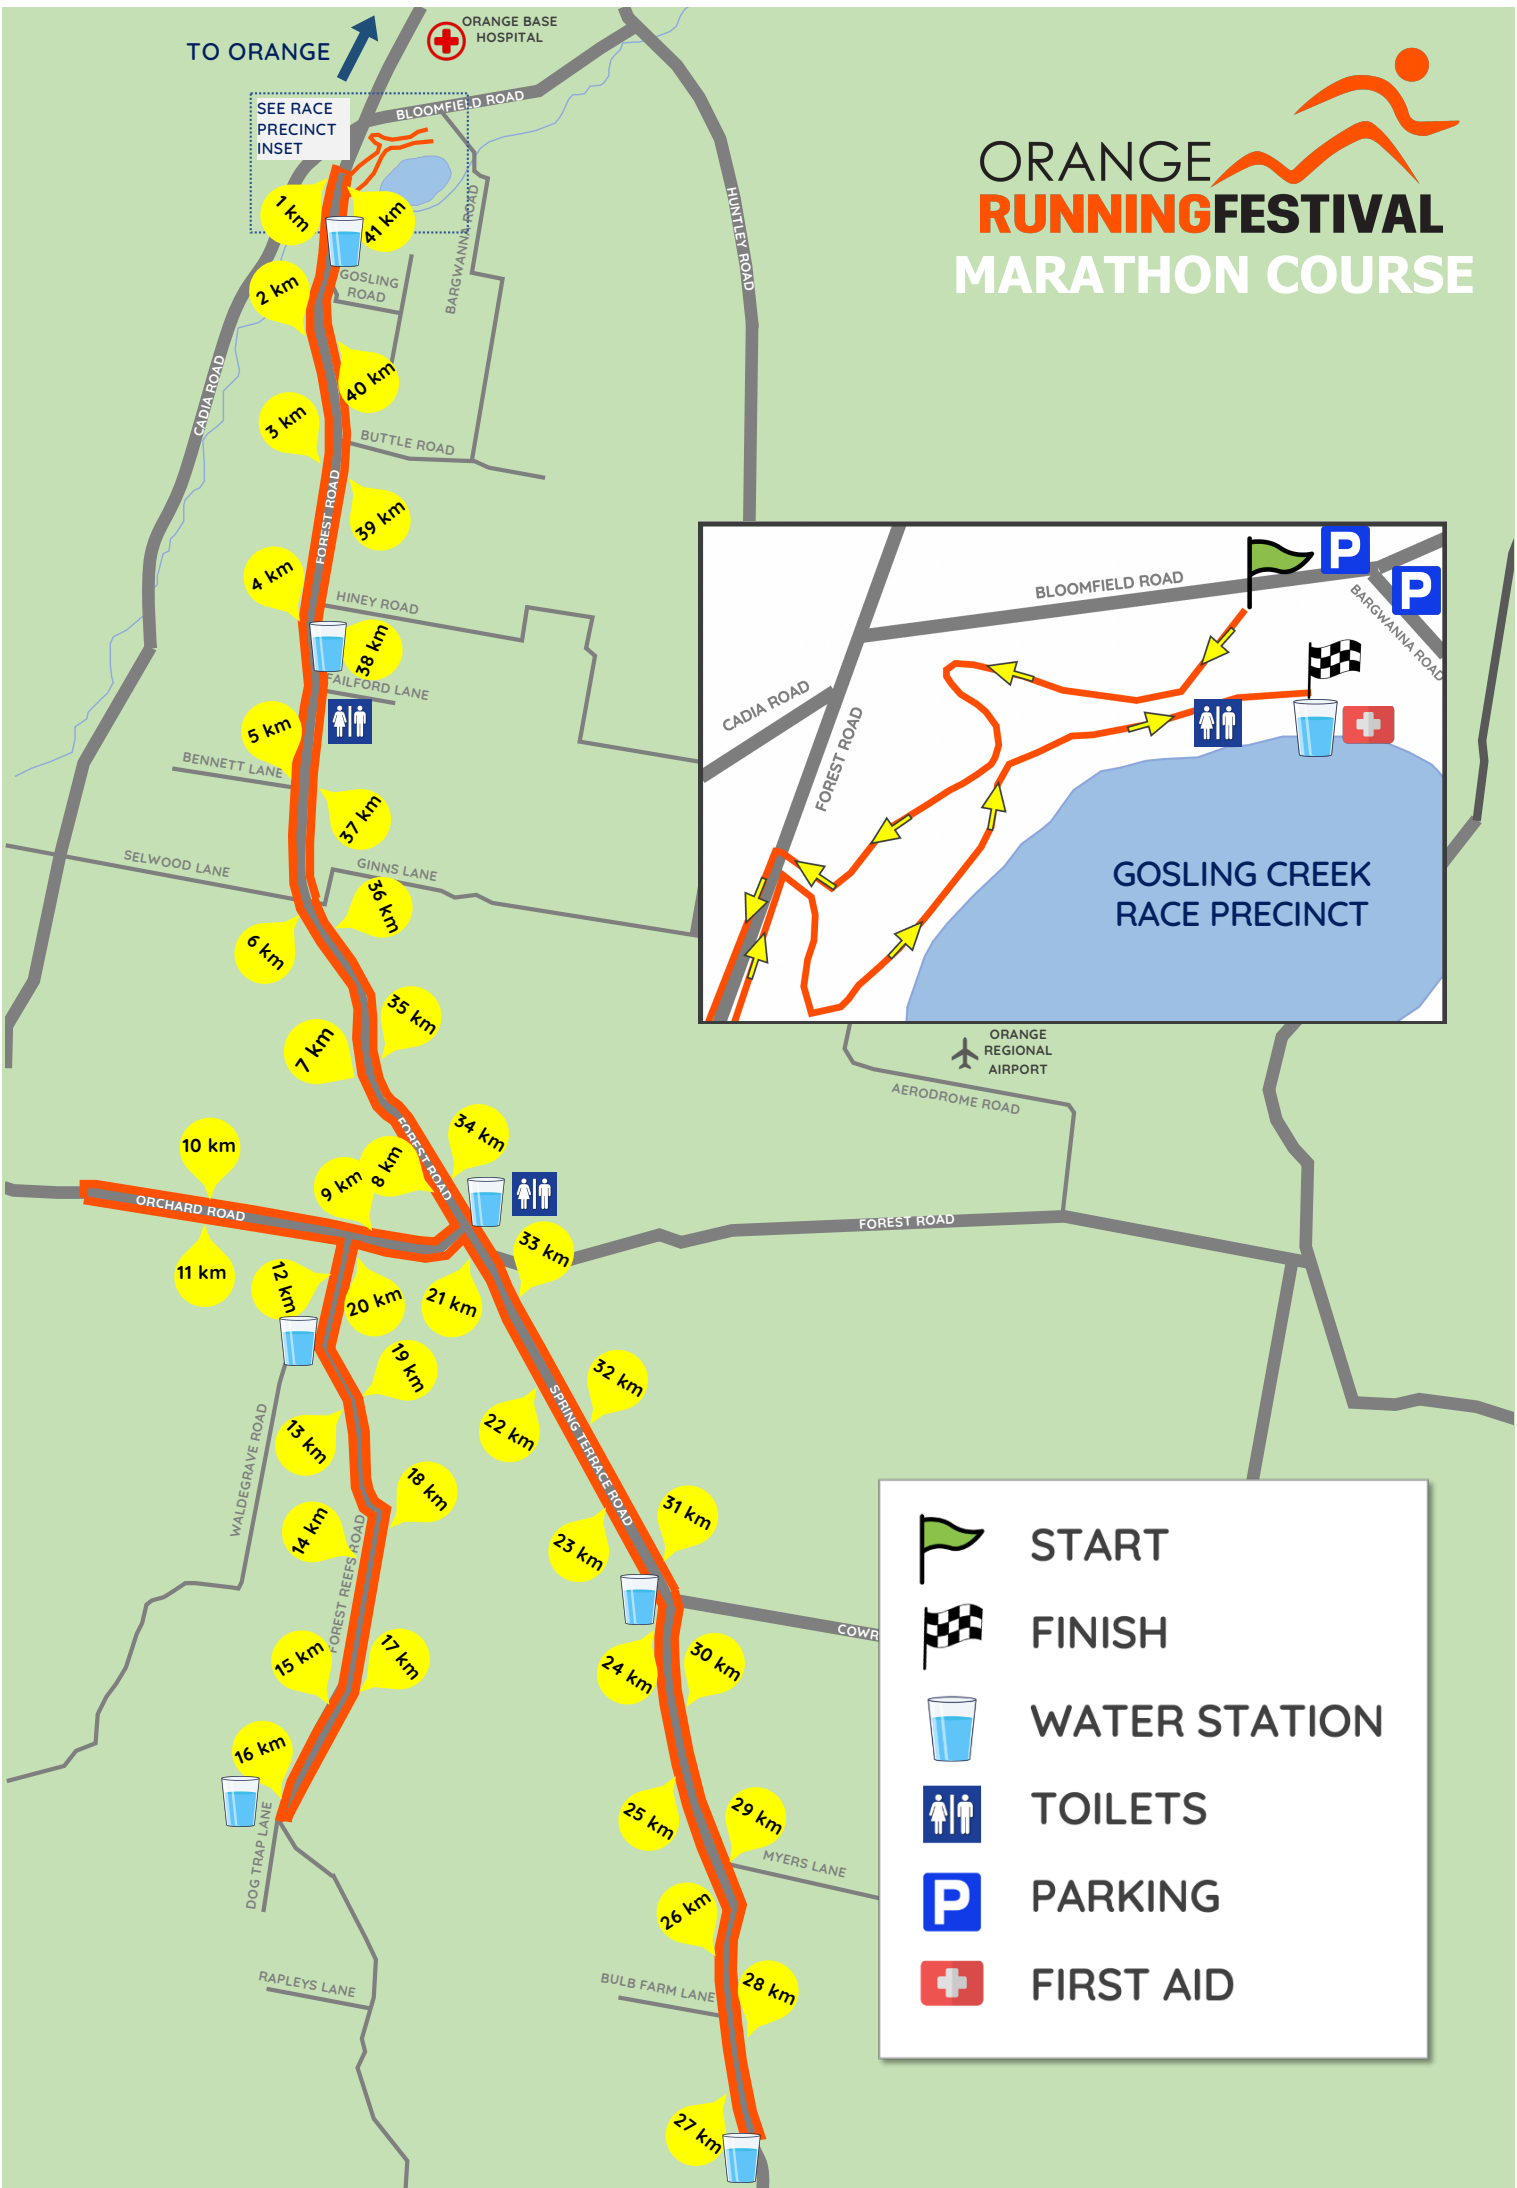

TO ORANGE

ORANGE BASE HOSPITAL

ORANGE RUNNING FESTIVAL MARATHON COURSE

SEE RACE PRECINCT INSET

-  START
-  FINISH
-  WATER STATION
-  TOILETS
-  PARKING
-  FIRST AID