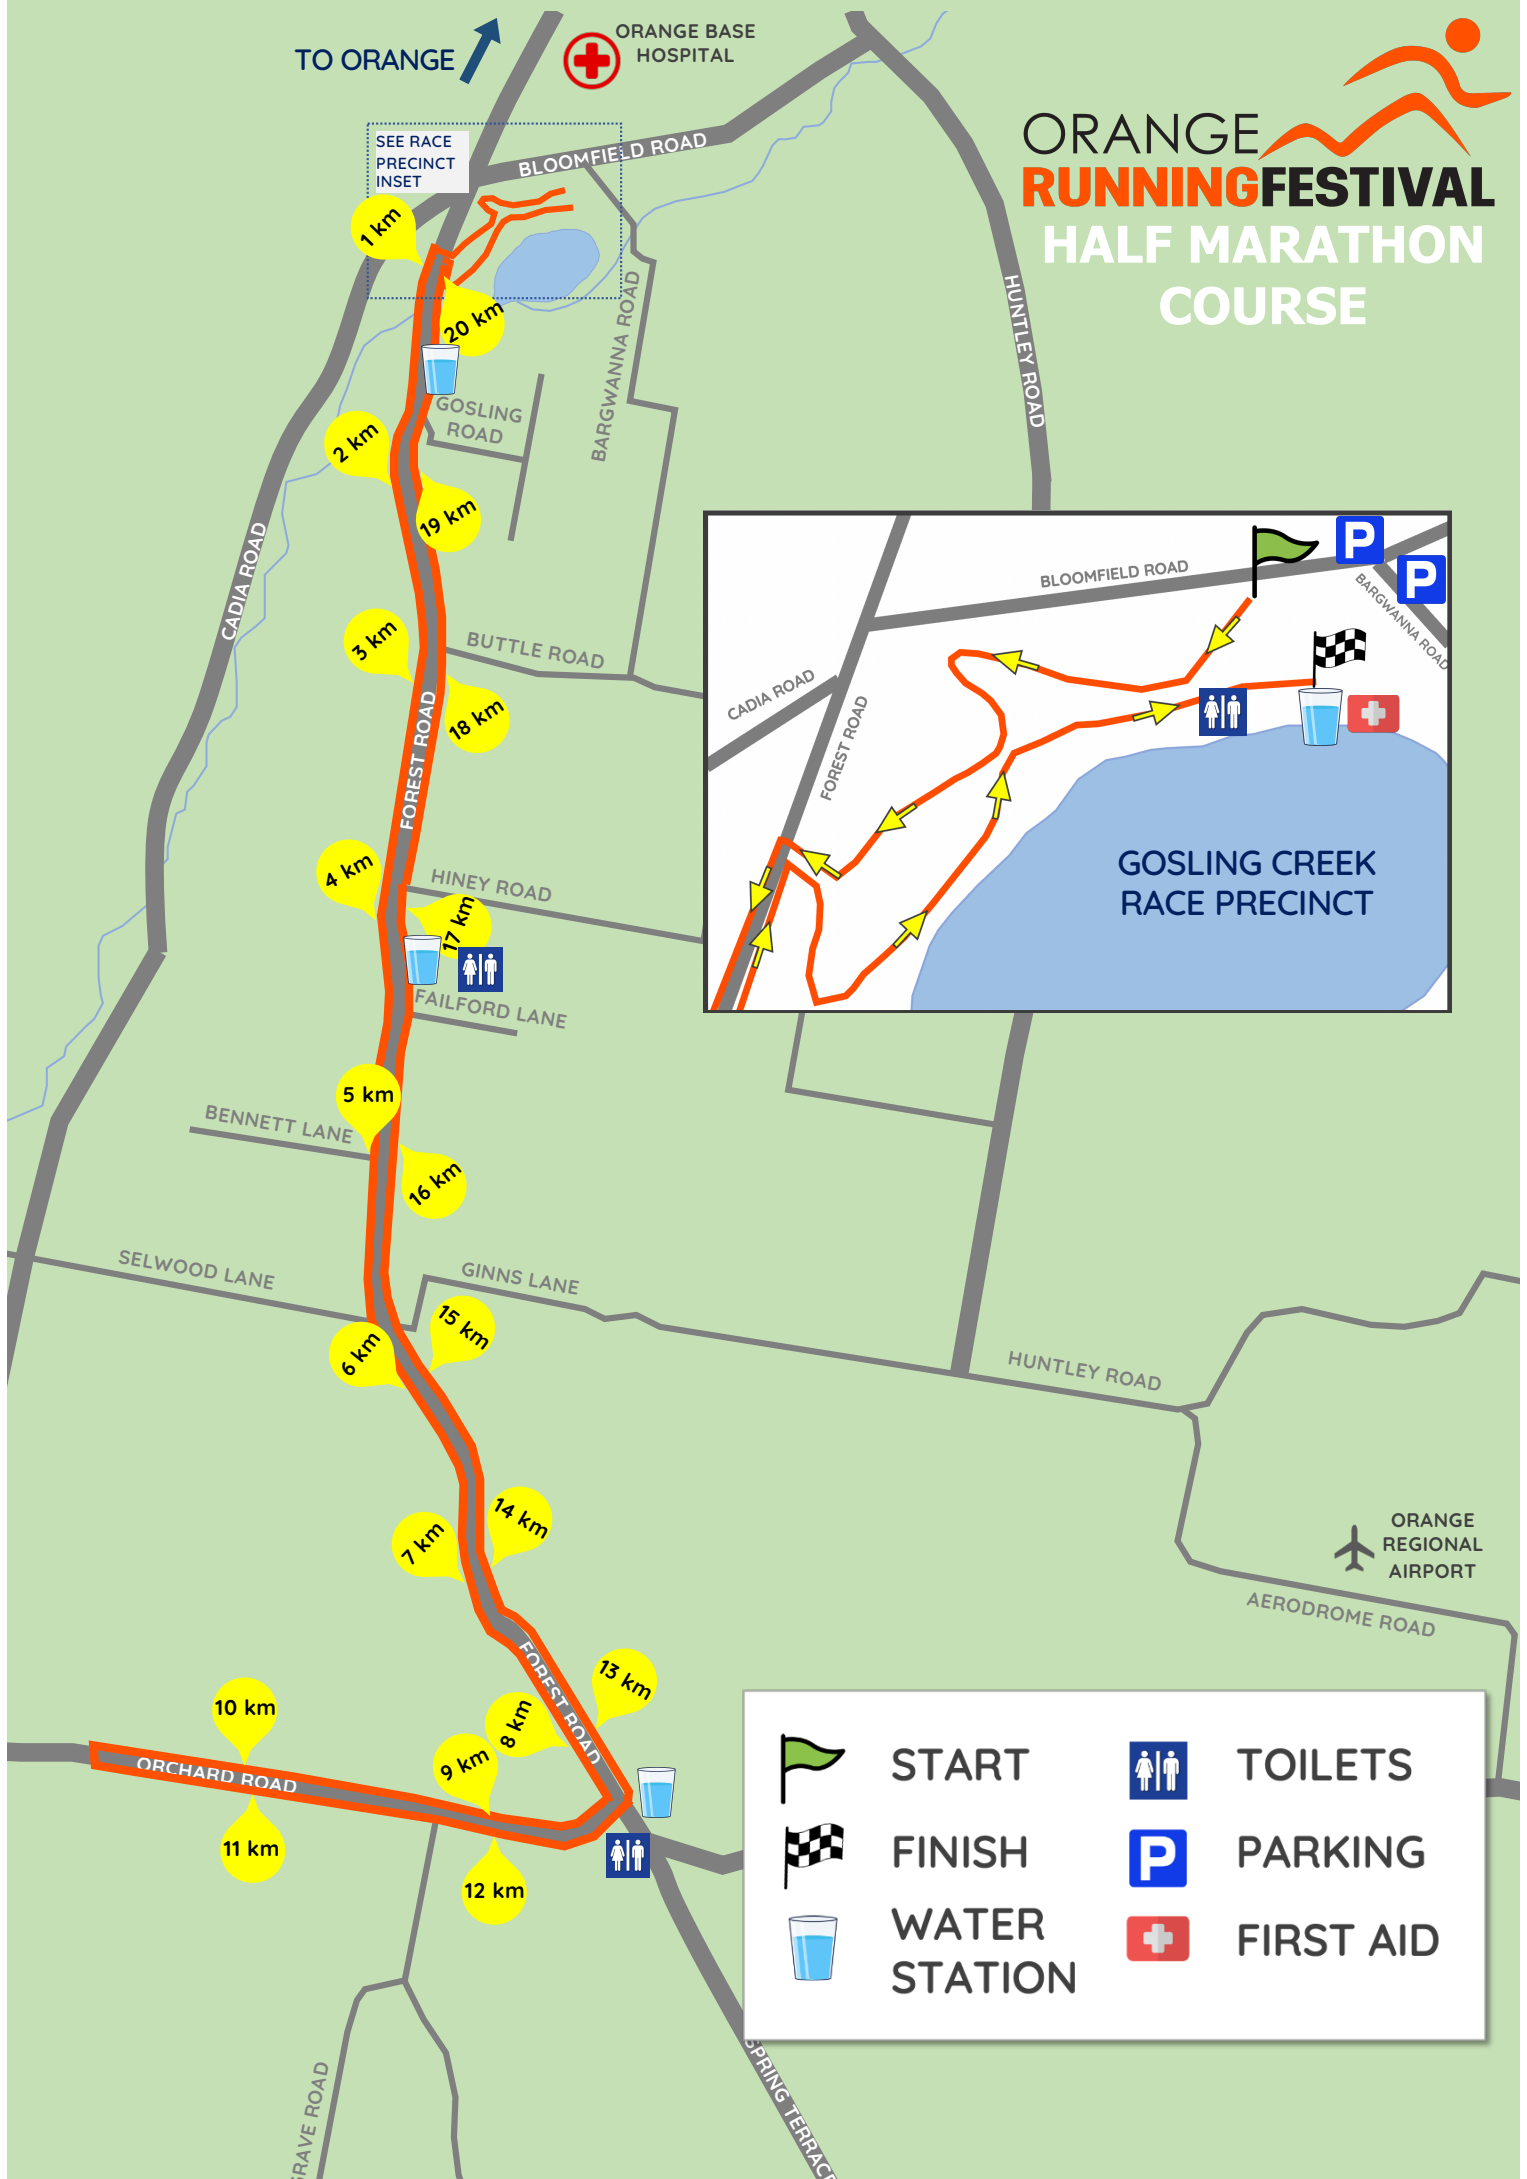

TO ORANGE

ORANGE BASE HOSPITAL

ORANGE RUNNING FESTIVAL HALF MARATHON COURSE

SEE RACE PRECINCT INSET

	START		TOILETS
	FINISH		PARKING
	WATER STATION		FIRST AID